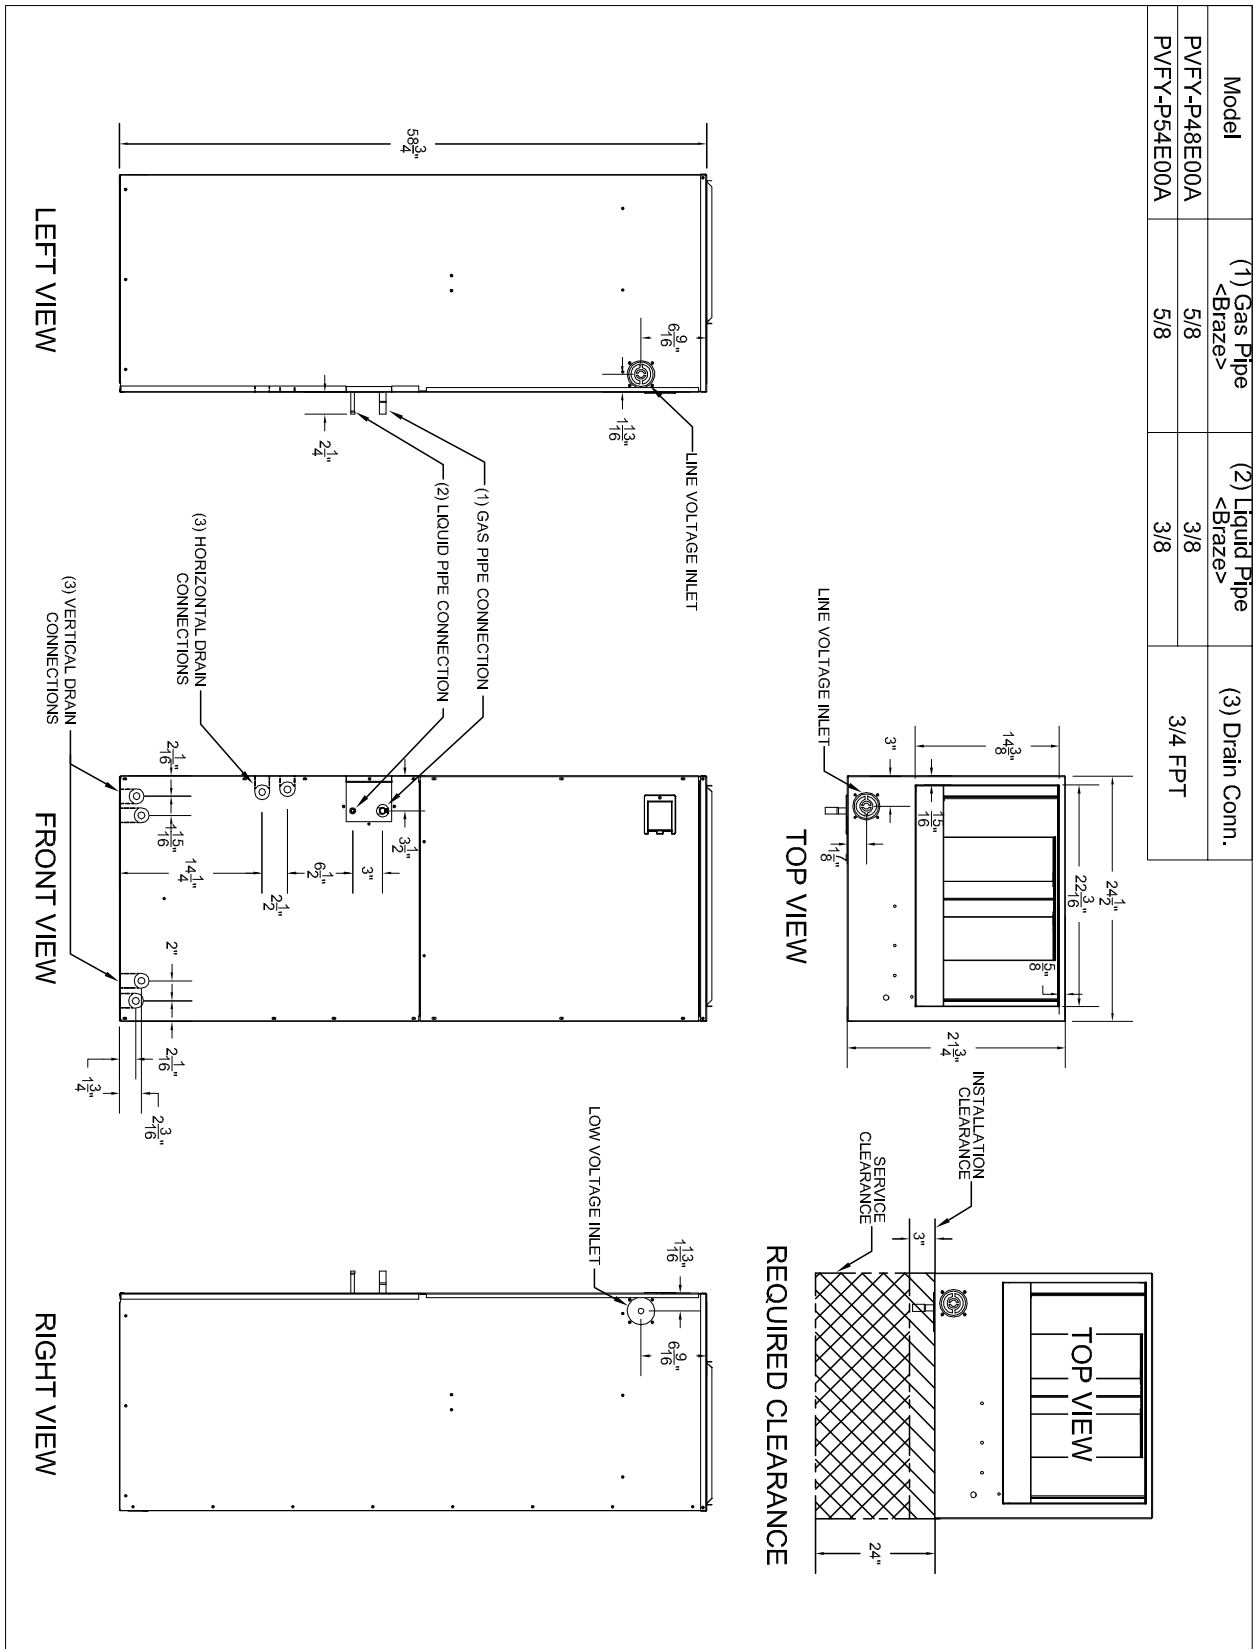

Model: PVFY-P48E00A – DIMENSIONS

Model	(1) Gas Pipe <Brazed>	(2) Liquid Pipe <Brazed>	(3) Drain Conn.
PVFY-P48E00A	5/8	3/8	
PVFY-P54E00A	5/8	3/8	3/4 FPT

Manufactured for MITSUBISHI ELECTRIC & ELECTRONICS

Specifications are subject to change without notice.

LINE VOLTAGE INLET

LOW VOLTAGE INLET

(3) HORIZONTAL DRAIN CONNECTIONS

(3) VERTICAL DRAIN CONNECTIONS

LEFT VIEW

FRONT VIEW

RIGHT VIEW