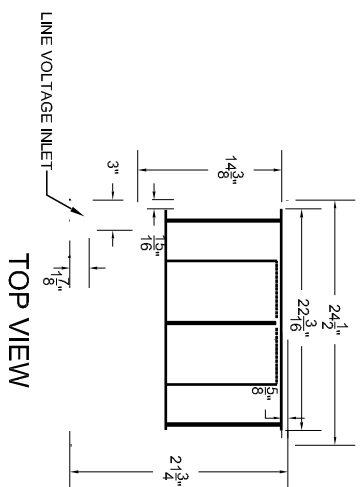

Model: PVFY-P48E00A – DIMENSIONS

Model	(1) Gas Pipe <Brazed>	(2) Liquid Pipe <Brazed>	(3) Drain Conn.
PVFY-P48E00A	5/8	3/8	
PVFY-P54E00A	5/8	3/8	3/4 FPT

Manufactured for MITSUBISHI ELECTRIC & ELECTRONICS

Specifications are subject to change without notice.

LINE VOLTAGE INLET

LOW VOLTAGE INLET

(3) HORIZONTAL DRAIN CONNECTIONS

(3) VERTICAL DRAIN CONNECTIONS

LEFT VIEW

FRONT VIEW

RIGHT VIEW