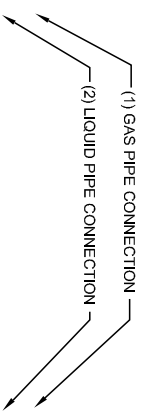

Model: PVFY-P48E00A – DIMENSIONS

Model	(1) Gas Pipe <Brazed>	(2) Liquid Pipe <Brazed>	(3) Drain Conn.
PVFY-P48E00A	5/8	3/8	
PVFY-P54E00A	5/8	3/8	3/4 FPT

Manufactured for MITSUBISHI ELECTRIC & ELECTRONICS

Specifications are subject to change without notice.

LINE VOLTAGE INLET

LOW VOLTAGE INLET

(3) HORIZONTAL DRAIN CONNECTIONS

(3) VERTICAL DRAIN CONNECTIONS

LEFT VIEW

FRONT VIEW

RIGHT VIEW